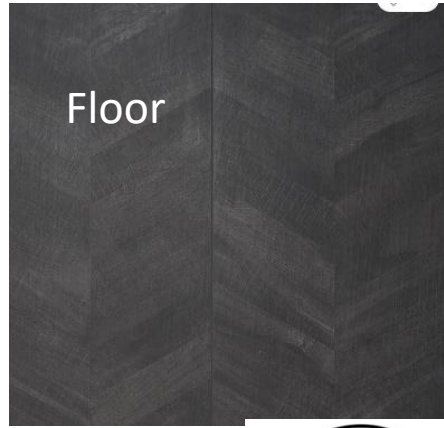

# Basement Bathroom

- Existing toilet
- Light on both sides of the mirror
- Centered ceiling light over door and near shower.

Ceramic Vessel  
 \$74  
 Free Shipping  
 Est. Delivery Mar 25 - Mar 28