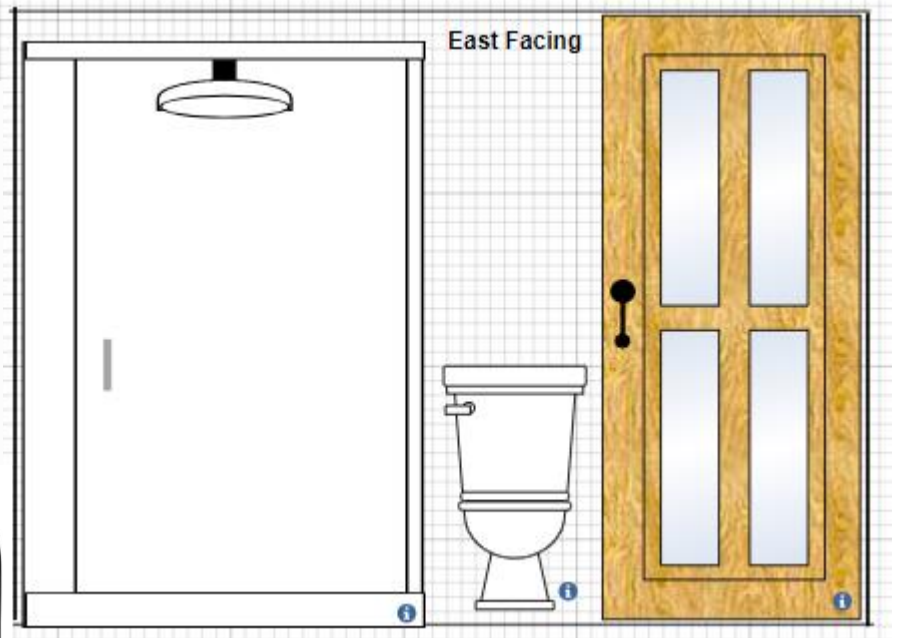

# Basement Bathroom

- Existing toilet
- Light on both sides of the mirror
- Centered ceiling light over door and near shower.

Ceramic Vessel  
 \$74  
 Free Shipping  
 Est. Delivery Mar 25 - Mar 28