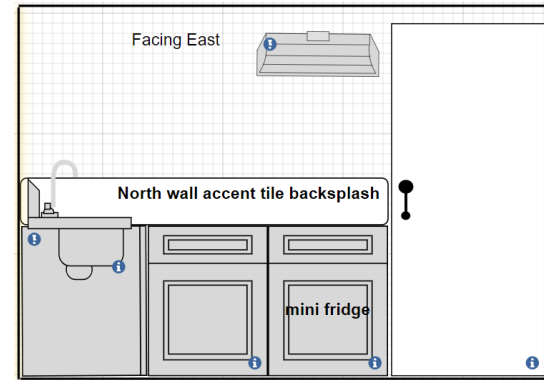

Wet project space

- High heat work surfaces
- Cooktop near door
- Fridge.
- Pref. No upper cabinets

- Sink and storage
- Flat – front or pictured here (home depot) cabinets

Remnant granite or grey/white economically realistic counter to continue the upstairs id

Cast iron, single basin sink.

Keep the external door

Hover Image to Zoom

2020 SUMMIT COSMO 30" CONVERTIBLE U RANGE HOOD, STAINLESS STEEL
By Summit

\$127
or 4 interest-free installments of \$31.75 with **afterpay**®