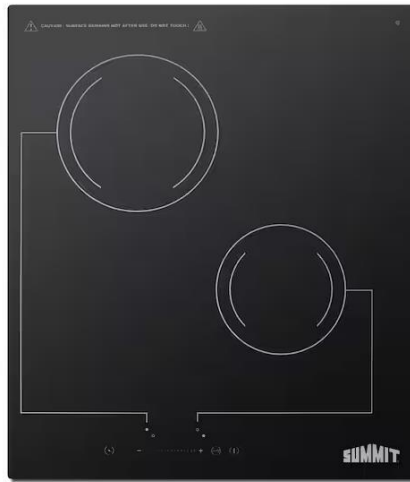

Cast iron, single basin sink.

Keep the external door

Hover Image to Zoom

2020 SUMMIT COSMO 30" CONVERTIBLE U RANGE HOOD, STAINLESS STEEL
By Summit

\$127
or 4 interest-free installments of \$31.75 with **afterpay**®

[Add to Cart](#)

This item is in stock! Estimatec

ABS248-855 3014 BRUSHED STEEL SINGLE HOLE PULL DOWN KITCHEN FAUCET
By Amt. Trade

\$279 ~~\$464~~ 40% Off

Free Shipping
Est. Delivery May 23 - May 31 (to 98023)

Color: Brushed Stainless Steel

Qty: 1 [Add to Cart](#)

Toulouse 31"x18" Stainless Steel, Single Basin Undermount Kitchen Sink
By Swiss Motion

\$155 ~~\$180~~ 13% Off

Free Shipping
Est. Delivery May 22 - May 29 (to 98023)