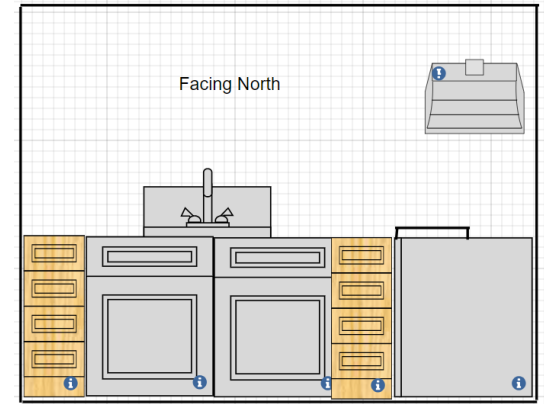

Wet project space

- High heat work surfaces
- Cooktop near door
- Fridge.
- Pref. No upper cabinets

- Sink and storage
- Flat – front or pictured here (home depot) cabinets

Remnant granite or grey/white economically realistic counter to continue the upstairs id

Cast iron, single basin sink.

Keep the external door

Hover Image to Zoom

2020 SUMMIT COSMO 30" CONVERTIBLE U RANGE HOOD, STAINLESS STEEL
By Summit

\$127
or 4 interest-free installments of \$31.75 with **afterpay**®

[Add to Cart](#)

This item is in stock! Estimatec

ABS248-855 3014 BRUSHED STEEL SINGLE HOLE PULL DOWN KITCHEN FAUCET
By Amt. Trade

\$279 ~~\$464~~ 40% Off

Free Shipping
Est. Delivery May 23 - May 31 (to 98023)